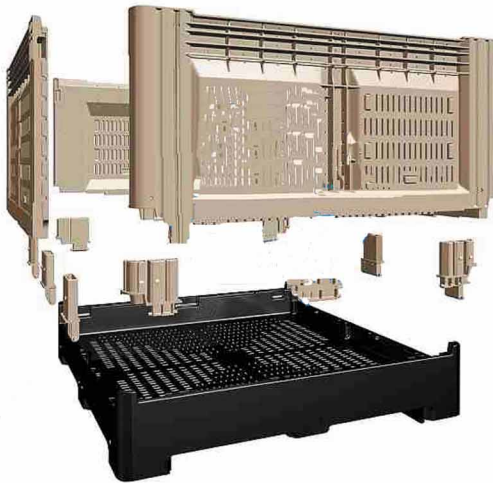

specifications

R T P
e t u r n a b l e
T r a n s i t
P a c k a g i n g

Dimensions	805	978
Ext. Dim.	1200x1000x805 mm	1200x1000x978 mm
Int. Dim.	1120x920x660	1120x920x833
Volume lt.	700	870
Weight* Kg 2 skids	44.5	53.5
Stacking height	8 High	8 High

Optimized storage.

Folding the container's sides saves space during storage and transportation of empty bins.

Traditional container

Traditional container

PalletBox

Complete variety of standard accessories.

For all possible working needs.

Lid

Skids

Label holder

Hot print logo

Quick & easy foldability sequence.

Safe and easy handling during opening and closing operations improves the working condition.

Safe stacking.

Maximum stability during transportation, handling and when stacked.