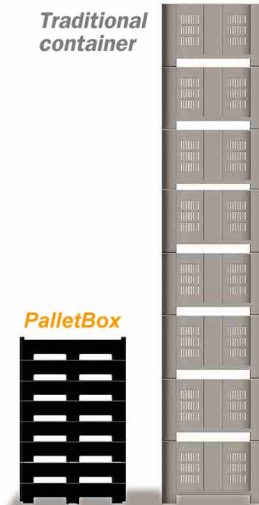

specifications

R T P
e t u r n a b l e
T r a n s i t
P a c k a g i n g

Dimensions	805	978
Ext. Dim.	1200x1000x805 mm	1200x1000x978 mm
Int. Dim.	1120x920x660	1120x920x833
Volume lt.	700	870
Weight* Kg 2 skids	44.5	53.5
Stacking height	8 High	8 High

Optimized storage.

Folding the container's sides saves space during storage and transportation of empty bins.

Traditional container

Traditional container

PalletBox

Complete variety of standard accessories.

For all possible working needs.

Lid

Skids

Label holder

Hot print logo

Quick & easy foldability sequence.

Safe and easy handling during opening and closing operations improves the working condition.

Safe stacking.